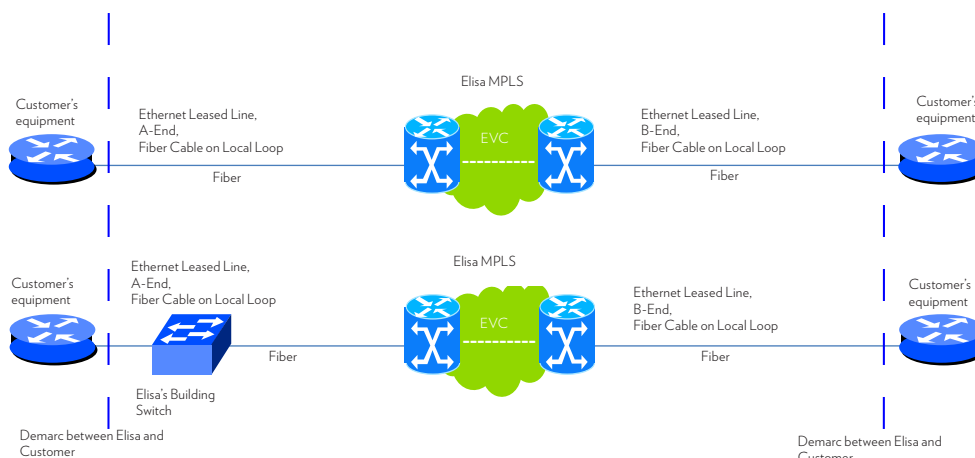

Ethernet Leased Line is composed of two end points (“subscriptions”) which are delivered to Customer sites, and of the logical channel (EVC, Ethernet Virtual Circuit) between them. The service is technically based on Elisa’s domestic and international Multiprotocol Label Switching (MPLS) network.

The content of Ethernet Leased Line is the following:

- The handover interface of the is single mode fiber in the building distribution centre depends on the capacity and the length of the access fiber:
  - Maximum 1 Gbit/s capacities 1000Base-BX10-D, therefore CPE needs the 1000Base-BX10-U interface

- Maximum 1 Gbit/s capacities and when the access fiber length exceeds 10 km, the handover interface is 1000Base-LX.
- 2 – 10 Gbit/s capacities 10GBase-BX10-D, therefore CPE needs the 10GBase-BX10-U interface.
- 2 – 10 Gbit/s capacities and when the access fiber length exceeds 10 km, the handover interface is 10GBASE-ER.
- Point-to-Point type of Ethernet switching between the two subscriptions in Best Effort Class of Service.
- SLA Basic Service Level

Additional services

The additional, optional services for the Elisa Ethernet Leased Line Service include:

- Quality of Ethernet traffic (CoS, Class of Service)
- International Services
- SLA Special Service Level
- Access Backup Service
- Dual-fiber implementation
- Customer premises equipment

Elisa Ethernet Leased Line reference framework, two examples